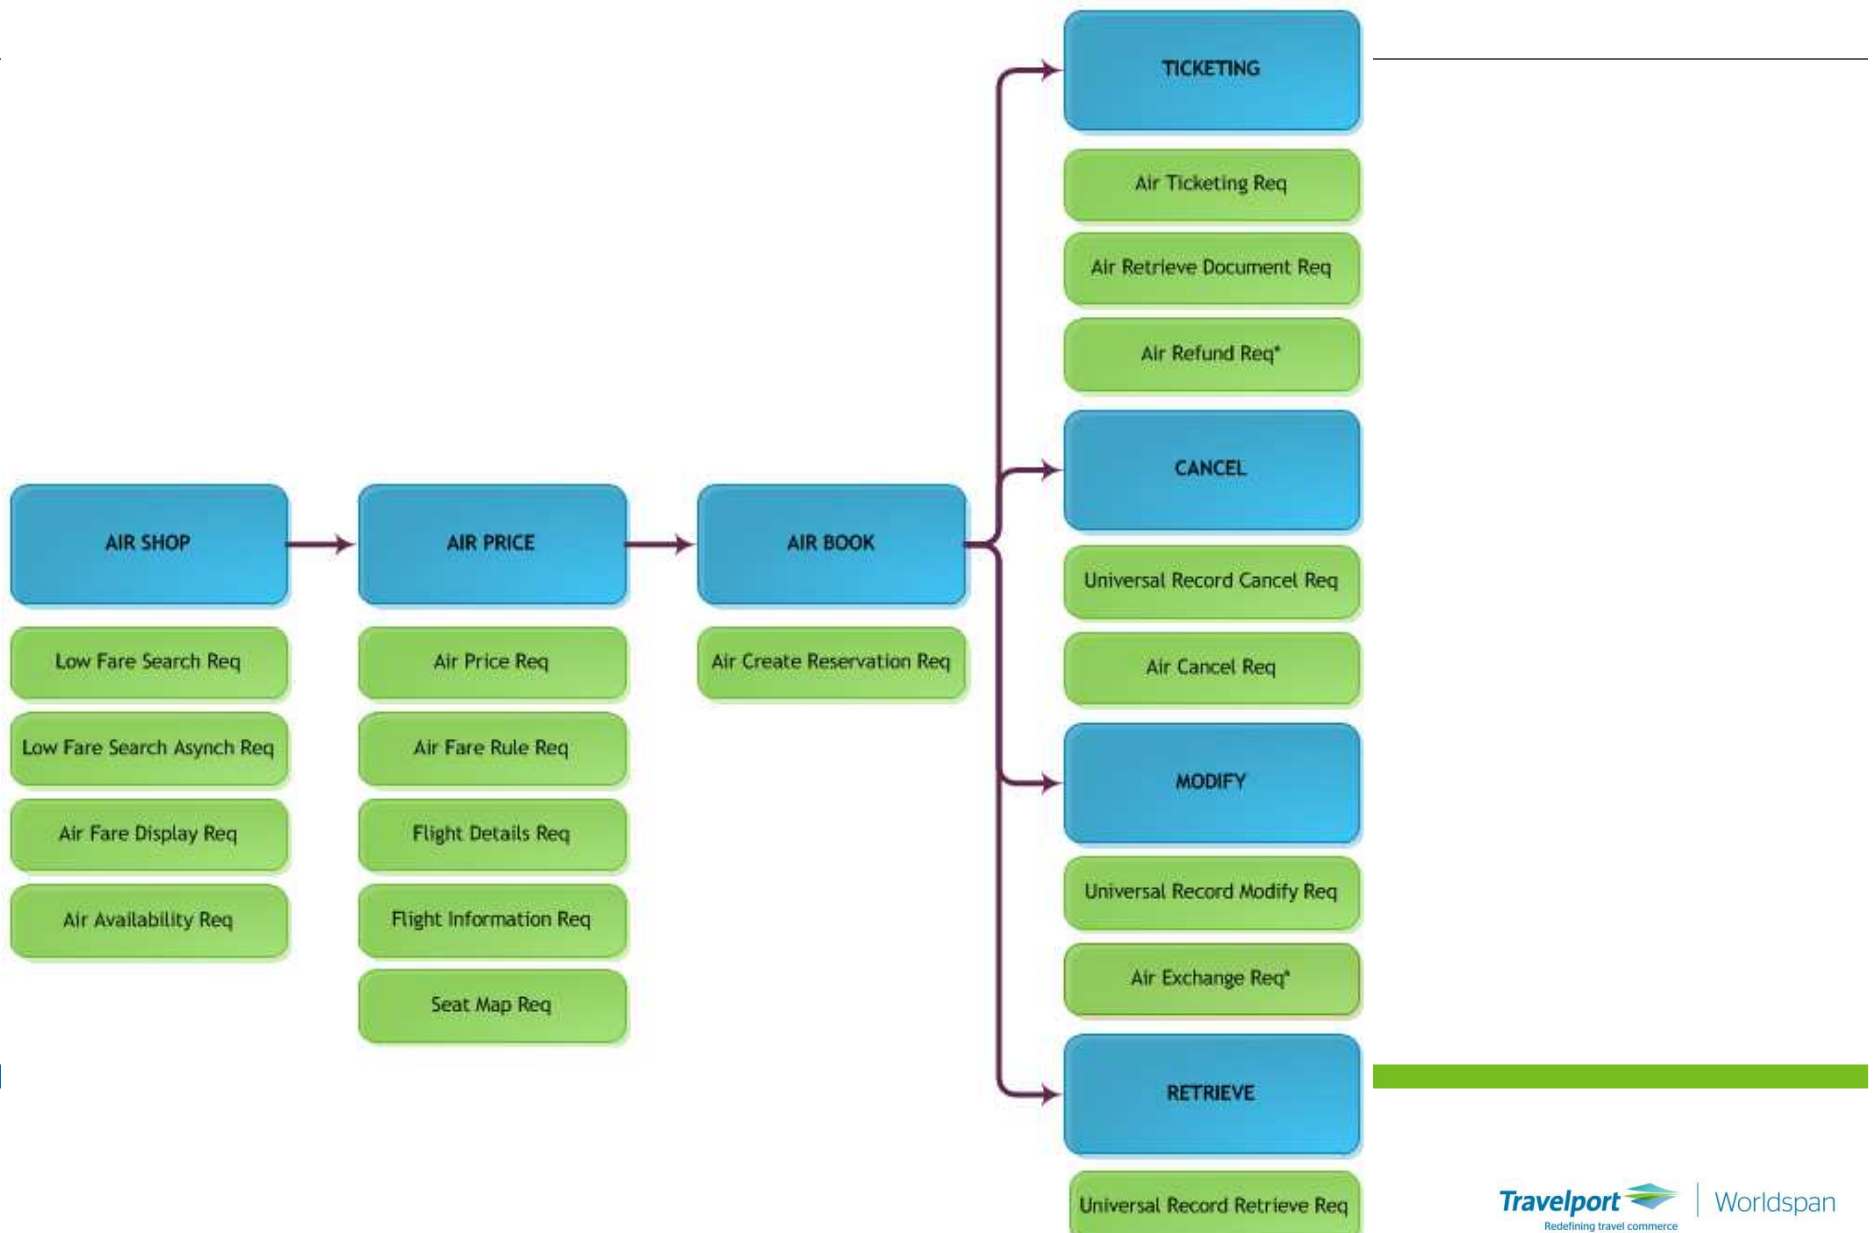

High-Level Workflow - Air

Details: <https://support.travelport.com/webhelp/uapi/uAPI.htm#Getting_Started/High_Level_Workflows/Air_HL_Workflow.htm>